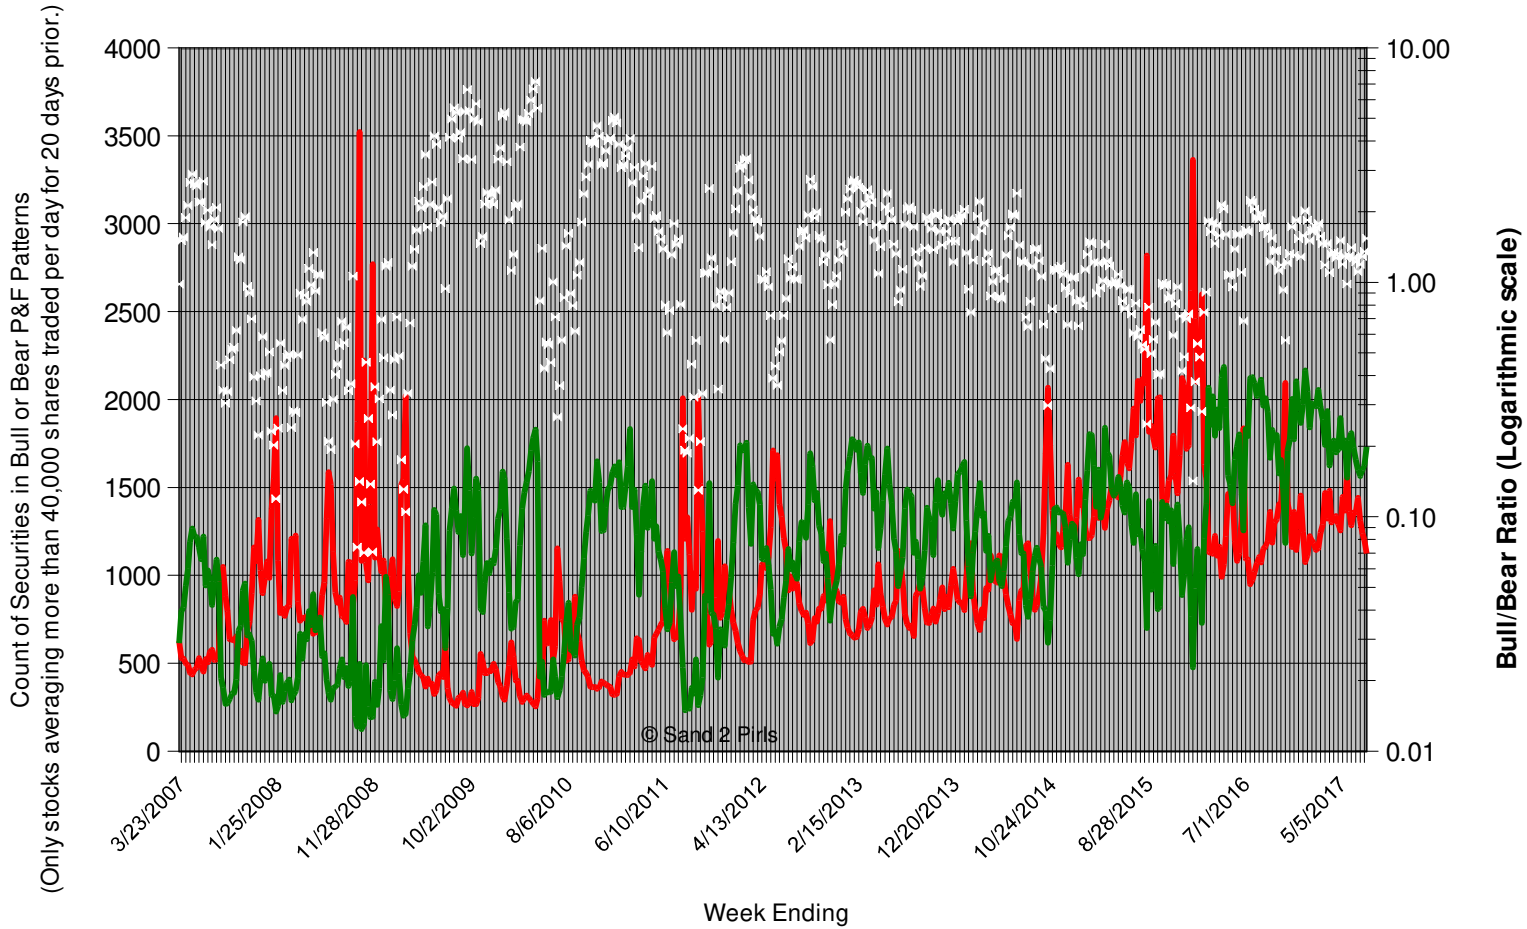

Sand 2 Pirls Bull/Bear P&F Market Breadth Summary

07/21/17
Bull/Bear: 1.54
Bull: 1730
Bear: 1124

— Bear
 — Bull
 Bull/Bear

Week Ending

http://www.s2pmarketsignal.com/Bull-Bear_PnF.pdf (data: http://www.s2pmarketsignal.com/members/files/Bull-Bear_PnF.ods)